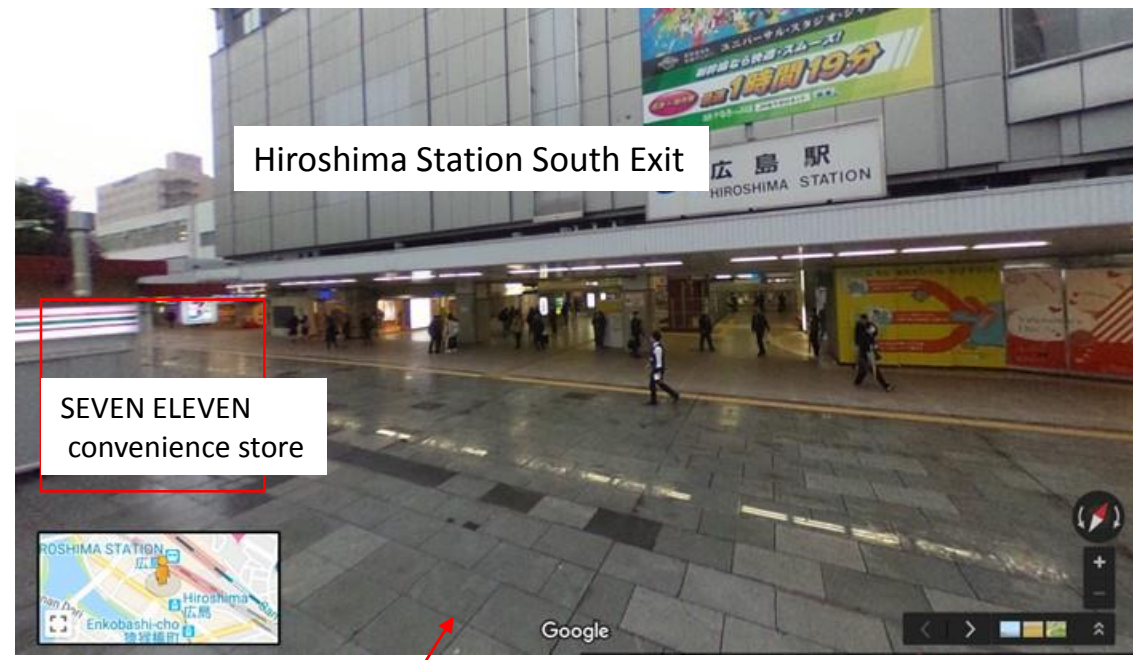

Convenient bus route by "HIRODEN BUS #3" from Hiroshima Sta. For MARINA-HOP via downtown "MARINA-HOP YUKI"

HIRODEN Bus Route #3
To Marina-Hop
Main bus stop

Hiroshima Sta.

Hachouburi

Hondori

Hiroshima City Hall

Marina-Hop

Board Bus #3 for "MARINA-HOP"
at bus terminal No.2

Starting bus stop of HIRODEN Bus Route #3

Light green lines are decorated on "HIRODEN BUS"
(As shown on the photo here)

After getting off the bus at final destination
"MARINA-HOP", you can find detail route for
"HIROSHIMA KANNON MARINA"
in the "Hiroshima Kannon Marina Location".