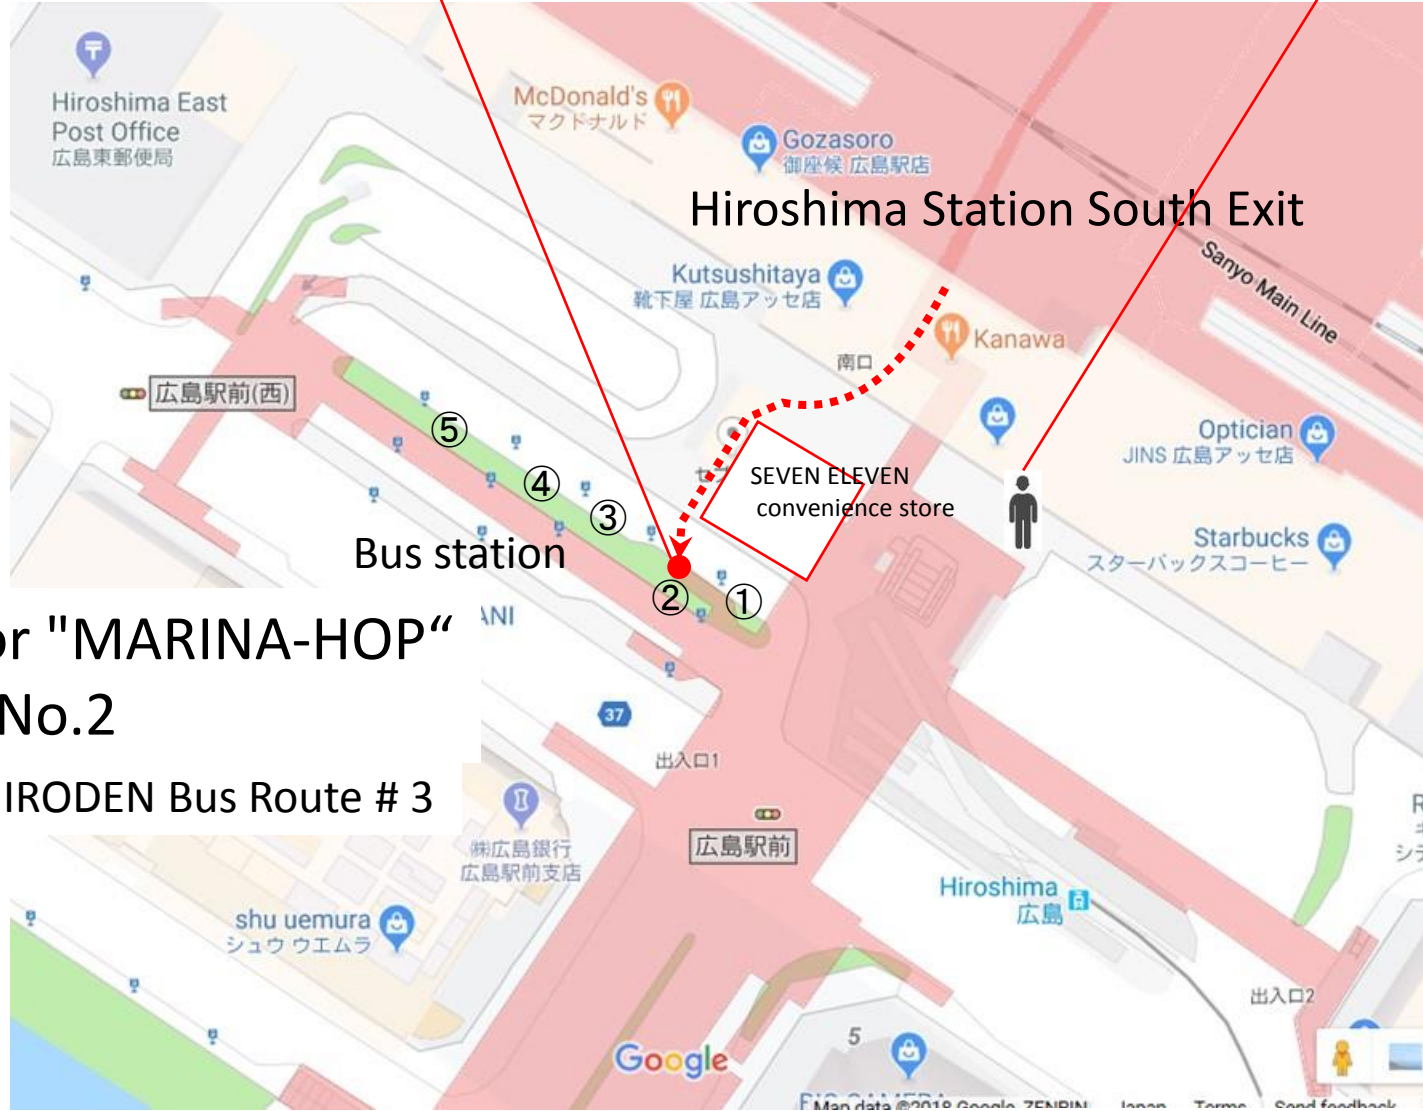

Convenient bus route by "HIRODEN BUS #3" from Hiroshima Sta. For MARINA-HOP via downtown "MARINA-HOP YUKI"

HIRODEN Bus Route #3
To Marina-Hop
Main bus stop

Hiroshima Sta.

Hachouburi

Hondori

Hiroshima City Hall

Marina-Hop

Board Bus #3 for "MARINA-HOP"
at bus terminal No.2

Starting bus stop of HIRODEN Bus Route #3

Light green lines are decorated on "HIRODEN BUS"
(As shown on the photo here)

After getting off the bus at final destination
"MARINA-HOP", you can find detail route for
"HIROSHIMA KANNON MARINA"
in the "Hiroshima Kannon Marina Location".